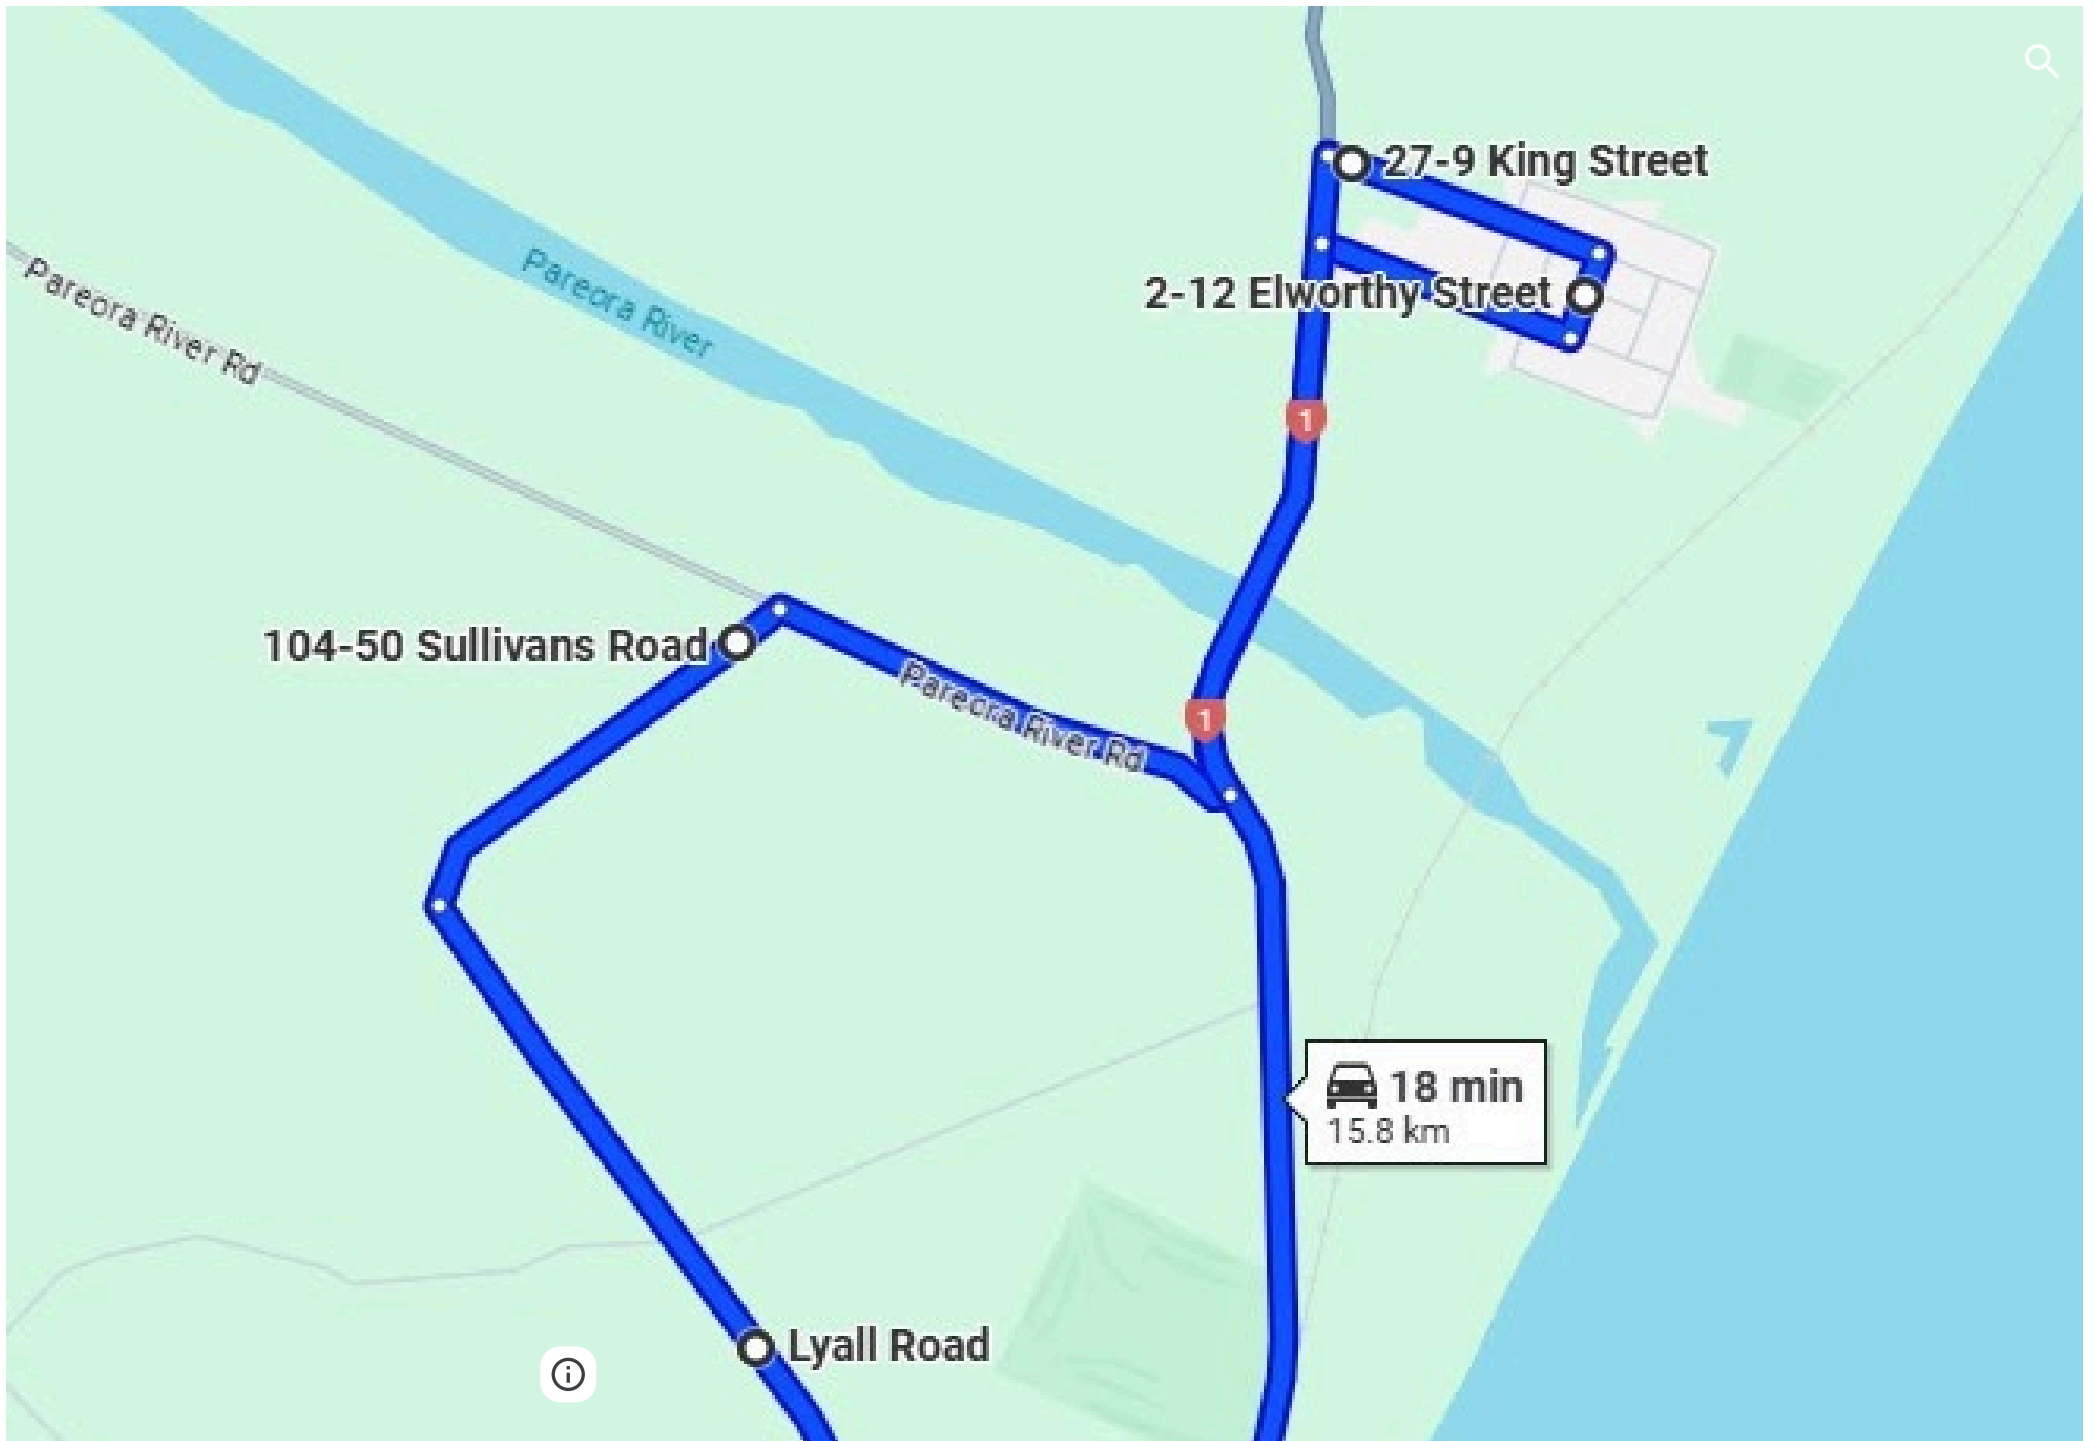

# St Andrews School Pareora - Lyalldale

7498

[Google Map of Route](#)

[All Routes](#)

[ASTN Home](#)

### **Pick Up's & Times**

#### **Morning Pick Up's**

8.25am - Cnr Lyall Rd/Lyalldale Middle Rd

8.30am - 19 Pareora River Rd

8.35am - The Avenue (Opposite No.5)

8.37am - Elworthy St (Just before Hall)

8.39am - 66 King St (Bus Stop)

8.45am - St Andrews Primary School

**Afternoon trip starts at 3.00pm a ⓘ goes exactly the same way as AM.**