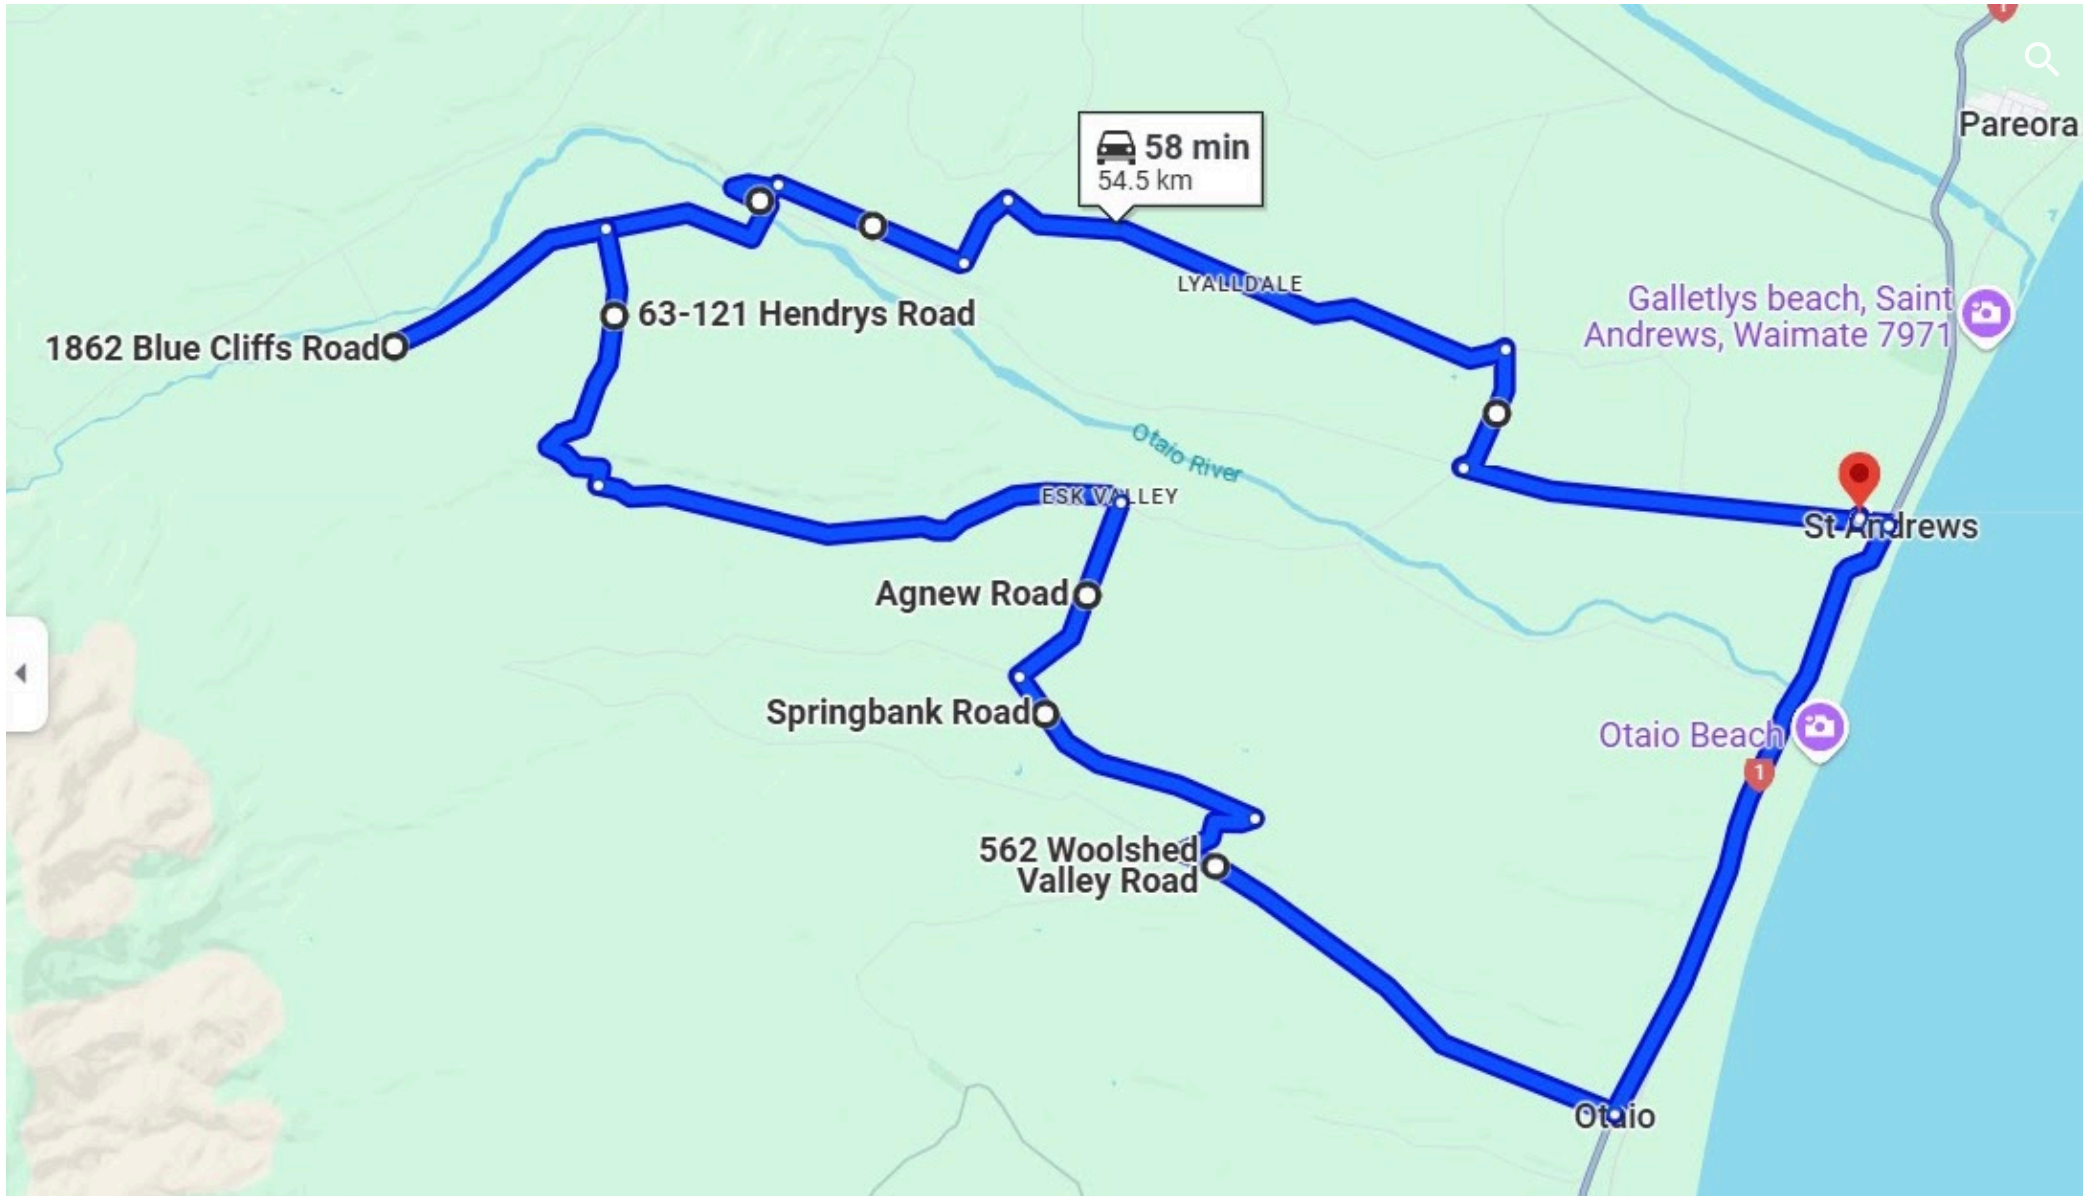

**St Andrews School Bluecliffs
– Otaio
7767**

[Google Map of Route](#)

[All Routes](#)

[ASTN Home](#)

Pick Up's & Times

Morning Pick Up's

7.55am - 451 Blue Cliffs Rd

7.58am - 565 Lyalldale Middle Rd

8.00am- 921 Lyalldale Middle Rd

8.03am - Cairds Rd (Just Off Lyalldale Middle Rd)

8.06 - Cnr Cocks Cutting Rd/Sideys Rd

8.11am - 182 Blue Cliffs Rd

8.14am - Cnr Blue Cliffs Rd/Hendry.  |

8.19am - 735 Esk Valley Rd

8.37am - 7 Woolshed Valley Rd

8.42am - 802 Waimate Hwy (Layby Area)

8.45am - Cnr Waimate Hwy/Otaio River Rd

8.49am - St Andrews Primary School

Afternoon trip starts at 3.00pm and goes exactly the same way as AM.