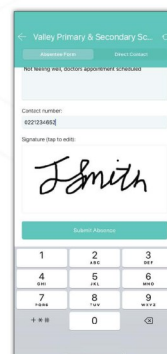

Submitting Absentees

with

THE SKOOL LOOP APP

Download **The Skool Loop App**. A simple 100% free download: In Google Play & App Store search '**Skool Loop**' & choose our school once installed.

School consultation for Matauranga Maori