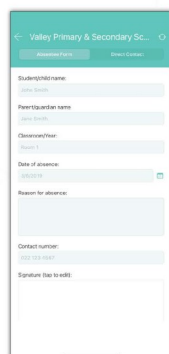

Submitting Absentees

with

THE SKOOL LOOP APP

Download **The Skool Loop App**. A simple 100% free download: In Google Play & App Store search '**Skool Loop**' & choose our school once installed.

School consultation for Matauranga Maori