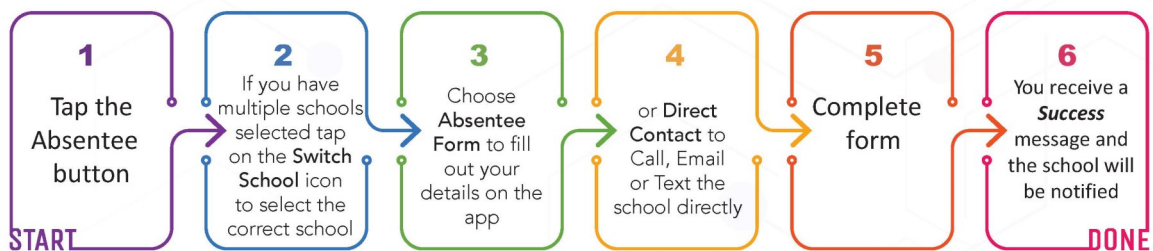

UPCOMING EVENTS

- | | |
|----------------------|---|
| February Monday 19th | Rata & Kahikatea—swimming lesson at Wai Splash |
| Tuesday 20th | Matauranga Maori hui at 3pm |
| Friday 23rd | Pohiri Group to town |
| Monday 26th | SSG meeting at school |
| March Tuesday 12th | Rata & Kahikatea swimming lessons at Wai Splash |
| Monday 18th | Country Schools Swimming Sports |
| Tuesday 26th | Interschool Swimming Sports |
| Friday 29th | Good Friday—School closed |
| April Monday 1st | Easter Monday—School closed |
| Tuesday 2nd | Easter holiday—School closed |

Submitting Absentees

with

THE SKOOL LOOP APP

Download **The Skool Loop App**. A simple 100% free download: In Google Play & App Store search '**Skool Loop**' & choose our school once installed.

School consultation for Matauranga Maori