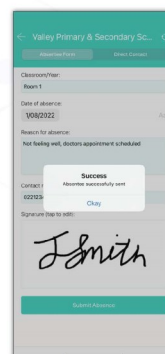

Submitting Absentees

with

THE SKOOL LOOP APP

Download **The Skool Loop App**. A simple 100% free download: In Google Play & App Store search '**Skool Loop**' & choose our school once installed.

School consultation for Matauranga Maori