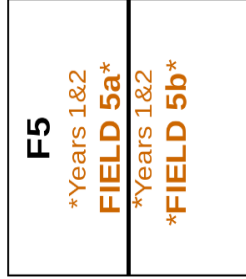

GRANDSTAND

GYM

Toilets