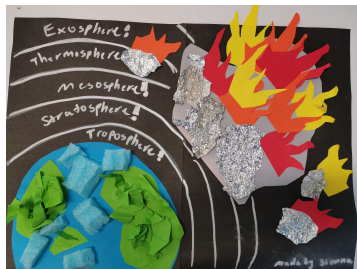

Empowering students to care, adapt and succeed with PRIDE

Week 3 Friday 4th August 2023

School Phones: 092351005 or txt: 0275247338

At the end of last term, to conclude the student's study of the first explorers to Aotearoa, the classes shared some of their learning with each class. They made a variety of models, dioramas and projects as shown below.

This term, the students are investigating aspects of space, the life-giving water cycle and the changing seasons.

School assemblies are held every second Friday at 1.40pm. The next assembly is on Friday 11th August.